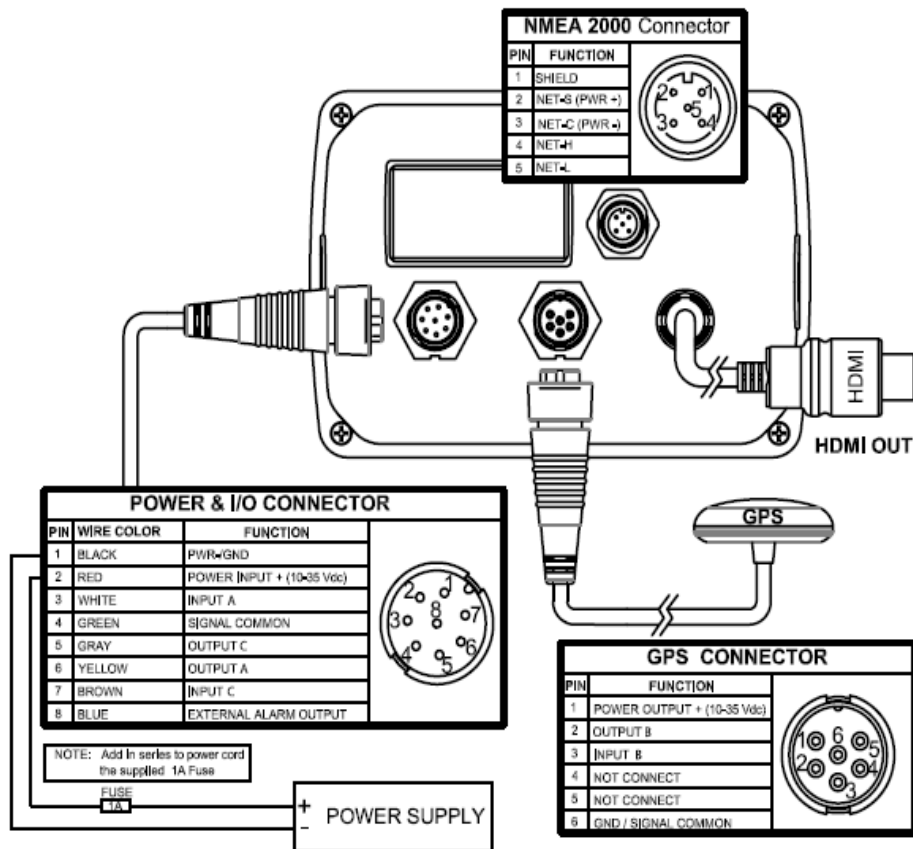

FRASER
MARINE ELECTRONICS

MAGNUM Pro HD

INSTALLATION SCHEME

Inserting the
micro SD card

MAGNUM Pro HD

CONNECTIONS SCHEME

SPECIFICATIONS	MAGNUM PRO HD	MAGNUM PRO HD WIFI
DIMENSIONS / Dimensioni	172.5 x 106.5 x 84.4 mm	172.5 x 106.5 x 84.4 mm
WEIGHT / Peso	350 g	350 g
WATERPROOF IPX6	✓	✓
Compatible with any HDMI display	✓	✓
BACK-LIT KEYBOARD / Tastiera retroilluminata	✓	✓
EXTERNAL GPS CONNECTOR / Connettore GPS esterno	✓	✓
NMEA 2000	✓	✓
NMEA 0183	2x Rx/Tx on power cable + External alarm	2x Rx/Tx on power cable + External alarm
HDMI output	Yes, connector on cable (1,5m)	Yes, connector on cable (1,5m)
MEMORY SLOT	Micro SD	Micro SD
WIFI CONNECTIVITY	✗	✓
BLE connectivity	✓	✓
REMOTE CONTROL RECEIVER / Ricevitore telecomando integrato (radio IF 2.4 GHz)	✓	✓
OWER CONSUMPTION	1.2 W typical	1.2 W typical
SUPLY VOLTAGE / Alimentazione	10 – 35 Vdc	10 – 35 Vdc
OPERATING TEMPERATURE / Intervallo Temperatura Operativa	-20°C + 60°C	-20°C + 60°C
STORAGE TEMPERATURE / Intervallo Temperatura di Stoccaggio	-20°C/+80°C	-20°C/+80°C
MOUNTING OPTIONS / Opzioni di Installazione	Bracket/Flush Mount Staffa/Pannello	Bracket/Flush Mount Staffa/Pannello
Cavo di alimentazione con 2 porte NMEA0183 + allarme esterno	✓	✓
Connettore per GPS esterno a 6 pins (alimentato 10-35 Vdc)	✓	✓
BUILT-IN HDMI CABLE / Cavo HDMI integrato	✓	✓

LORENZ
Marine Electronics
MAGNUM Pro HD

SOFTWARE FUNCTIONS

4 FULLT CONFIGURABLE FUNCTIONAL KEYS / 4 tasti funzione completamente configurabili

MULTI-VISION CONFIGURABLE LAYOUT WITH FISH FINDER, MAP AND DATA BOXES / Layout configurabile con fish finder, mappa e data box