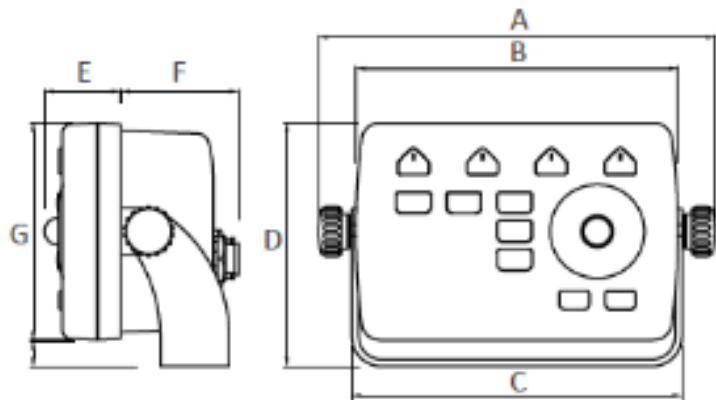

LORENZ

Marine Electronics

MAGNUM Pro HD

A B C D E F G

172.50 mm 6.8"	140 mm 5.5"	143.5 mm 5.6"	108.50 mm 4.2"	33.3 mm 1.3"	51.1 mm 2"	95 mm 3.7"
-------------------	----------------	------------------	-------------------	-----------------	---------------	---------------

FRASER
MARINE ELECTRONICS

MAGNUM Pro HD

INSTALLATION SCHEME

Inserting the
micro SD card

MAGNUM Pro HD

CONNECTIONS SCHEME

SPECIFICATIONS	MAGNUM PRO HD	MAGNUM PRO HD WIFI
DIMENSIONS / Dimensioni	172.5 x 106.5 x 84.4 mm	172.5 x 106.5 x 84.4 mm
WEIGHT / Peso	350 g	350 g
WATERPROOF IPX6	✓	✓
Compatible with any HDMI display	✓	✓
BACK-LIT KEYBOARD / Tastiera retroilluminata	✓	✓
EXTERNAL GPS CONNECTOR / Connettore GPS esterno	✓	✓
NMEA 2000	✓	✓
NMEA 0183	2x Rx/Tx on power cable + External alarm	2x Rx/Tx on power cable + External alarm
HDMI output	Yes, connector on cable (1,5m)	Yes, connector on cable (1,5m)
MEMORY SLOT	Micro SD	Micro SD
WIFI CONNECTIVITY	✗	✓
BLE connectivity	✓	✓
REMOTE CONTROL RECEIVER / Ricevitore telecomando integrato (radio IF 2.4 GHz)	✓	✓
OWER CONSUMPTION	1.2 W typical	1.2 W typical
SUPLY VOLTAGE / Alimentazione	10 – 35 Vdc	10 – 35 Vdc
OPERATING TEMPERATURE / Intervallo Temperatura Operativa	-20°C + 60°C	-20°C + 60°C
STORAGE TEMPERATURE / Intervallo Temperatura di Stoccaggio	-20°C/+80°C	-20°C/+80°C
MOUNTING OPTIONS / Opzioni di Installazione	Bracket/Flush Mount Staffa/Pannello	Bracket/Flush Mount Staffa/Pannello
Cavo di alimentazione con 2 porte NMEA0183 + allarme esterno	✓	✓
Connettore per GPS esterno a 6 pins (alimentato 10-35 Vdc)	✓	✓
BUILT-IN HDMI CABLE / Cavo HDMI integrato	✓	✓