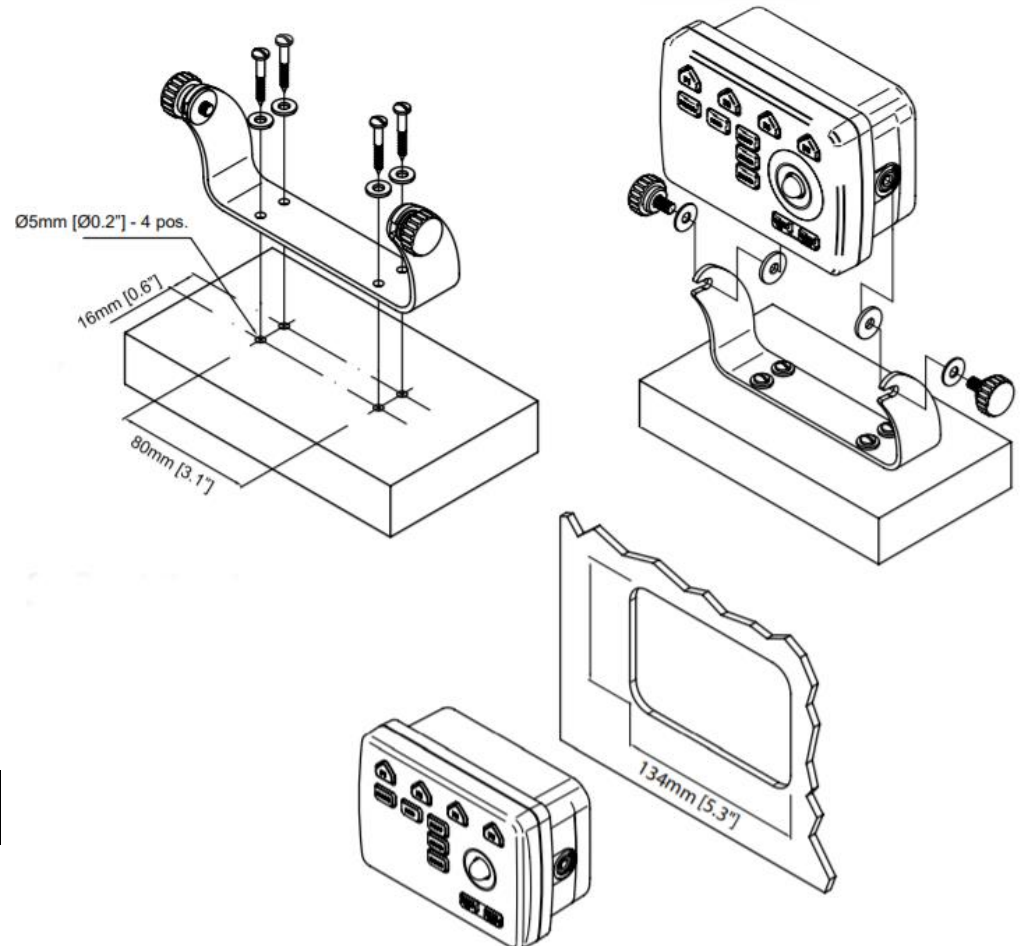

LORENZ

Marine Electronics

MAGNUM Pro HD

A B C D E F G

172.50 mm 6.8"	140 mm 5.5"	143.5 mm 5.6"	108.50 mm 4.2"	33.3 mm 1.3"	51.1 mm 2"	95 mm 3.7"
-------------------	----------------	------------------	-------------------	-----------------	---------------	---------------

FRASER
MARINE ELECTRONICS

MAGNUM Pro HD

INSTALLATION SCHEME

Inserting the
micro SD card

MAGNUM Pro HD

CONNECTIONS SCHEME

SPECIFICATIONS	MAGNUM PRO HD	MAGNUM PRO HD WIFI
DIMENSIONS / Dimensioni	172.5 x 106.5 x 84.4 mm	172.5 x 106.5 x 84.4 mm
WEIGHT / Peso	350 g	350 g
WATERPROOF IPX6	✓	✓
Compatible with any HDMI display	✓	✓
BACK-LIT KEYBOARD / Tastiera retroilluminata	✓	✓
EXTERNAL GPS CONNECTOR / Connettore GPS esterno	✓	✓
NMEA 2000	✓	✓
NMEA 0183	2x Rx/Tx on power cable + External alarm	2x Rx/Tx on power cable + External alarm
HDMI output	Yes, connector on cable (1,5m)	Yes, connector on cable (1,5m)
MEMORY SLOT	Micro SD	Micro SD
WIFI CONNECTIVITY	✗	✓
BLE connectivity	✓	✓
REMOTE CONTROL RECEIVER / Ricevitore telecomando integrato (radio IF 2.4 GHz)	✓	✓
OWER CONSUMPTION	1.2 W typical	1.2 W typical
SUPLY VOLTAGE / Alimentazione	10 – 35 Vdc	10 – 35 Vdc
OPERATING TEMPERATURE / Intervallo Temperatura Operativa	-20°C + 60°C	-20°C + 60°C
STORAGE TEMPERATURE / Intervallo Temperatura di Stoccaggio	-20°C/+80°C	-20°C/+80°C
MOUNTING OPTIONS / Opzioni di Installazione	Bracket/Flush Mount Staffa/Pannello	Bracket/Flush Mount Staffa/Pannello
Cavo di alimentazione con 2 porte NMEA0183 + allarme esterno	✓	✓
Connettore per GPS esterno a 6 pins (alimentato 10-35 Vdc)	✓	✓
BUILT-IN HDMI CABLE / Cavo HDMI integrato	✓	✓

LORENZ
Marine Electronics
MAGNUM Pro HD

SOFTWARE FUNCTIONS

4 FULLT CONFIGURABLE FUNCTIONAL KEYS / 4 tasti funzione completamente configurabili

MULTI-VISION CONFIGURABLE LAYOUT WITH FISH FINDER, MAP AND DATA BOXES / Layout configurabile con fish finder, mappa e data box